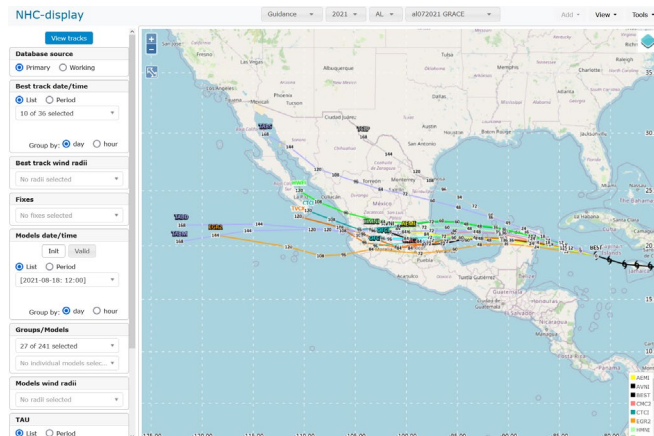

Recent and In-Progress Development

- Integrate GFDL Tracker into METplus
  - TC tracking completed
  - TC genesis in progress – working with T. Marchok
  - Extra-TC in progress – working with G.P. Lou and T. Marchok