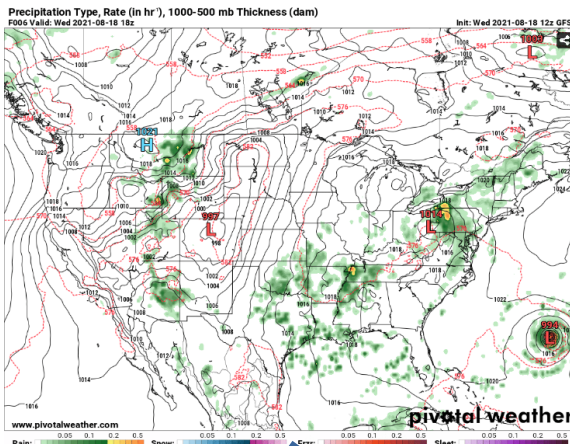

Recent and In-Progress Development

- Integrate GFDL Tracker into METplus
  - TC tracking completed
  - TC genesis in progress – working with T. Marchok
  - Extra-TC in progress – working with G.P. Lou and T. Marchok