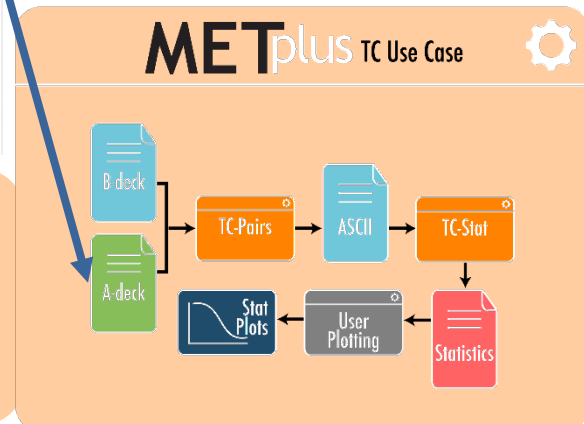

# METplus Update

Tara Jensen on behalf of the METplus team

[jensen@ucar.edu](mailto:jensen@ucar.edu)

NCAR/RAL

and

Developmental Testbed Center (DTC)

HAFS Coordination Meeting – 18 Aug2021

Developmental Testbed Center

# Recent and In-Progress Development

- Integrate GFDL Tracker into METplus
  - TC tracking completed
  - TC genesis in progress – working with T. Marchok
  - Extra-TC in progress – working with G.P. Lou and T. Marchok

# Recent and In-Progress Development

- METexpress MET-TC App

## Upcoming Development

- Support for E-Decks for Probability of Genesis
- Support for SHIPS diagnostics files
- Plotting MET-TC output via METviewer UI and Scorecards