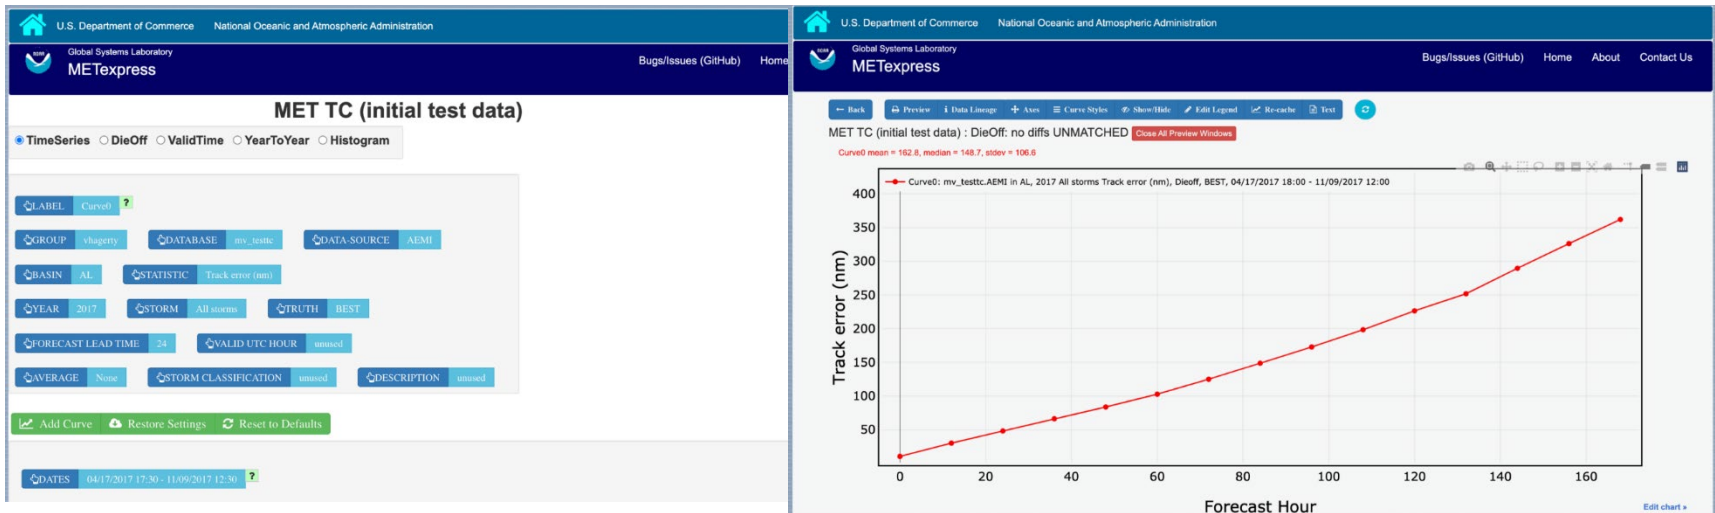

## Upcoming Development

- Support for E-Decks for Probability of Genesis
- Support for SHIPS diagnostics files
- Plotting MET-TC output via METviewer UI and Scorecards